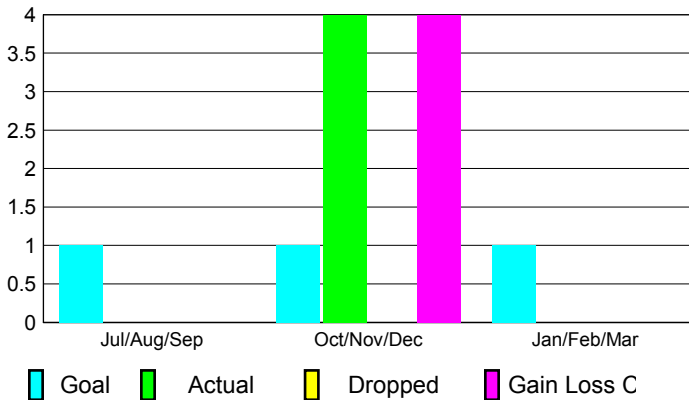

2012-2013 GMT Reports for District (or Undistricted) **District 334 D**

GMT: **Junichi Takata**

Location: **JAPAN**

GMT CA: **5**

CLUBS

Club Results
2012-2013

Clubs
2011-2012

Month	New Club Goal	Actual New Clubs	Actual Dropped Clubs	Gain/Loss of Clubs	Gain/Loss of Clubs
Jul/Aug/Sep	1	0	0	0	0
Oct/Nov/Dec	1	4	0	4	0
Jan/Feb/Mar	1				0
Totals	3	4	0	4	0

Club Results 2012-2013

Goal, New, Dropped, Gain/Loss

Comparison of Club Gain/Loss

Current Year Compared to the Previous Year

YTD Status Quo Clubs 2012-2013

Status Quo Clubs Compared to Status Quo Members

MEMBERSHIP