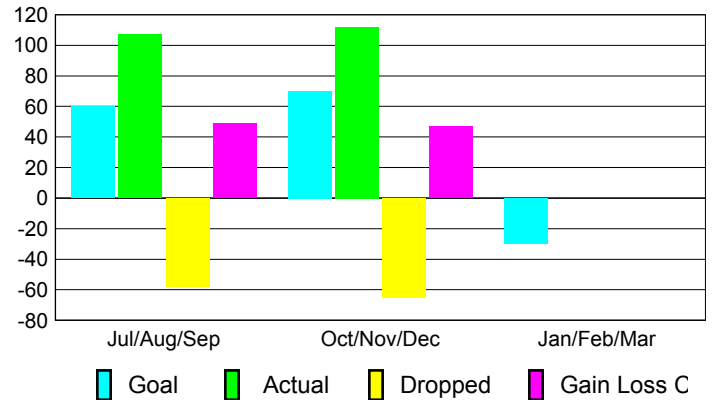

Club Results 2012-2013

Goal, New, Dropped, Gain/Loss

Comparison of Club Gain/Loss

Current Year Compared to the Previous Year

YTD Status Quo Clubs 2012-2013

Status Quo Clubs Compared to Status Quo Members

MEMBERSHIP

Membership Results
2012-2013

Membership
2011-2012

Month	Net Memb Goal	Actual New Memb	Actual Dropped Memb	Gain/Loss of Memb	Gain/Loss of Memb
Jul/Aug/Sep	60	107	-58	49	55
Oct/Nov/Dec	70	112	-65	47	-28
Jan/Feb/Mar	-30				4
Totals	100	219	-123	96	31

Membership Results 2012-2013

Goal, New, Dropped, Gain/Loss

Comparison of Membership Gain/Loss

Current Year Compared to the Previous Year

Gender Comparison 2012-2013

Jul/Aug/Sep

Oct/Nov/Dec

Jan/Feb/Mar